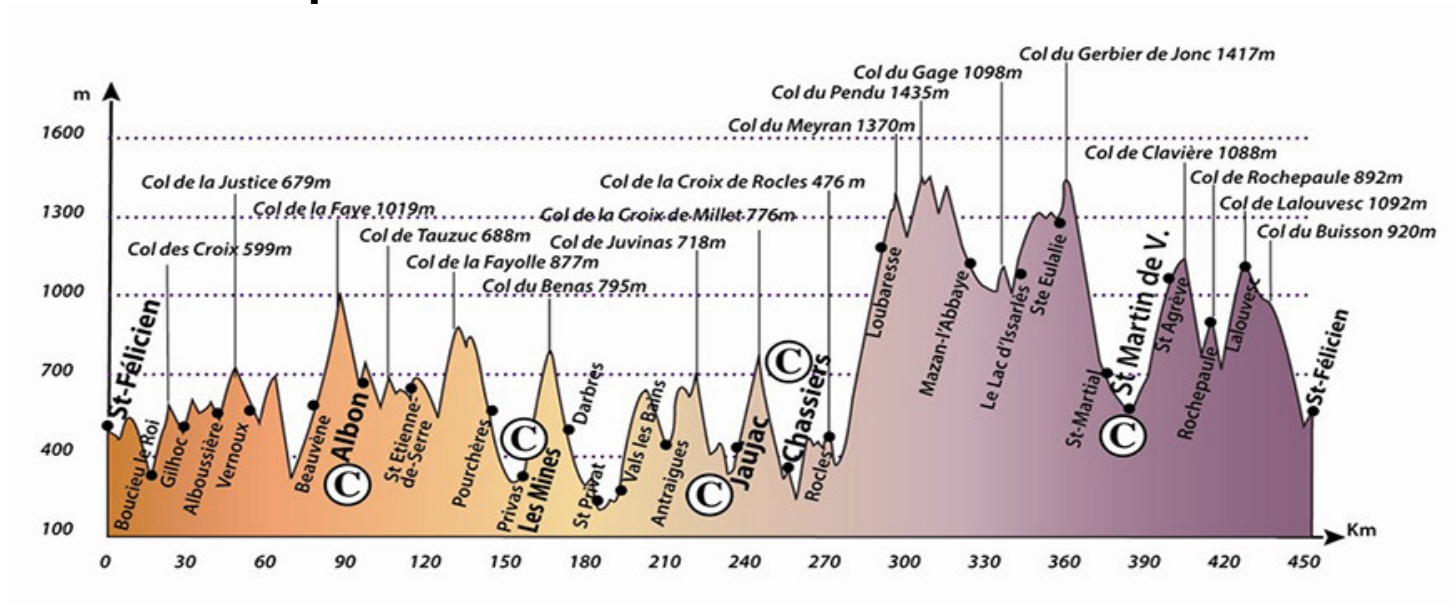

Profil de l'étape

L'ARDÉCHOISE CYCLO PROMOTION
BP4 - 07410 SAINT-FELICIEN - FRANCE
TÉL : 04 75 06 13 43
FAX : 04 75 06 10 49
MAIL : ACCUEIL@ARDECHOISE.COM